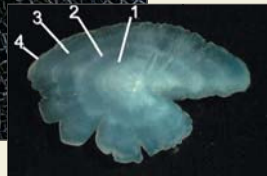

### Common Carp

Pectoral fin ray section, age 5

### White Bass

Cracked (half) otolith, age 12

### Black Bullhead

Pectoral spine removed and sectioned, age 6

Sections cut with saw

### Bluegill

Whole view - otolith, age 4

Cracked otolith (right), age 5;  
(below) dorsal spine, age 7