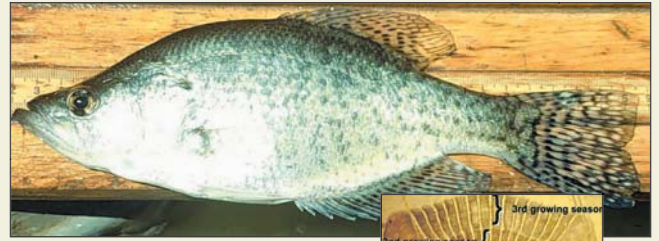

### Common Carp

Pectoral fin ray section, age 5

### White Crappie

Scale collected in fall, age 2, would be 3 on Jan 1 of next yr

### White Bass

Cracked (half) otolith, age 12

### Black Bullhead

Pectoral spine removed and sectioned, age 6

Sections cut with saw